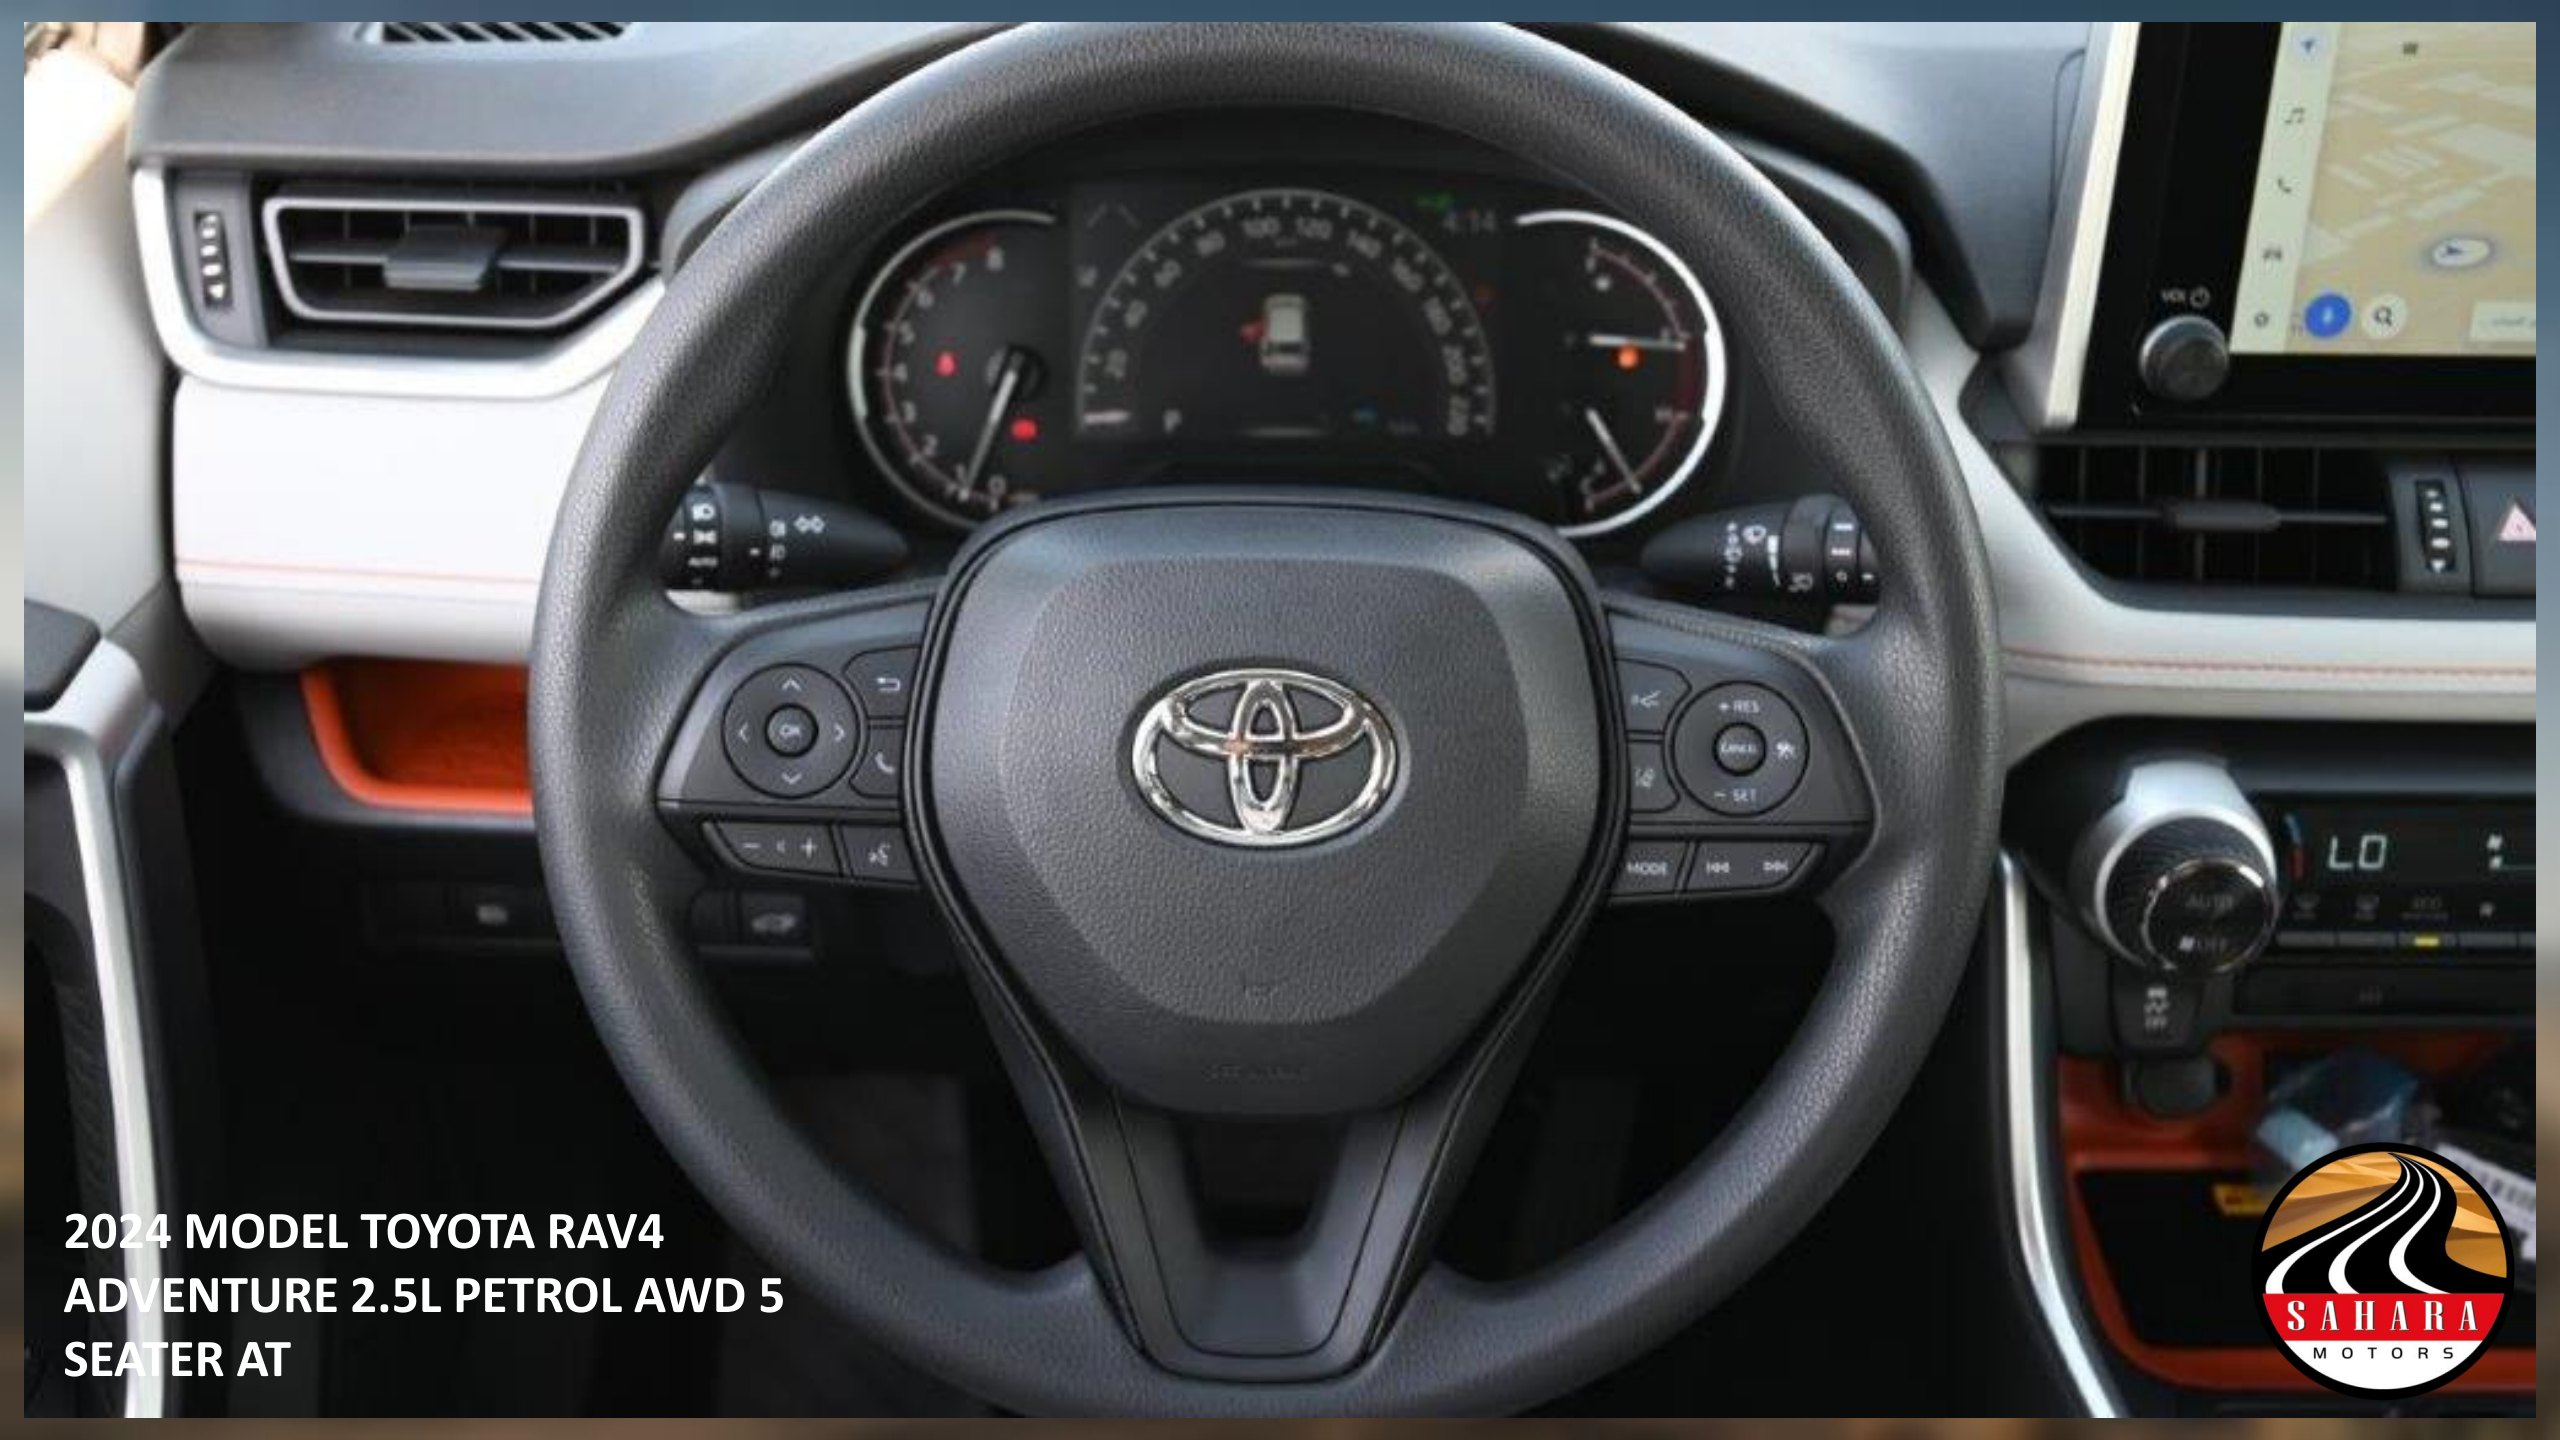

**2024 MODEL TOYOTA RAV4
ADVENTURE 2.5L PETROL AWD 5
SEATER AT**